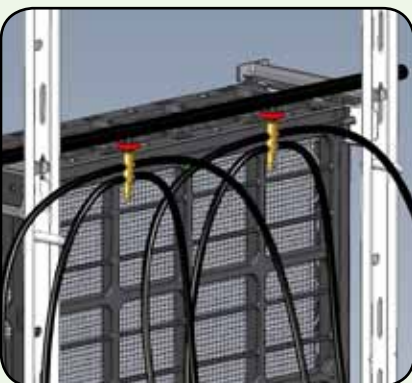

Pre-Planting

VGMs pre-planted and nurtured off-site allow the plants to take root and be orientated to a vertical environment. This enables a mature living wall to be established soon after installation.

Securing System

Each VGM® is secured by 4 steel brackets and anchored to steel pilasters. Pilasters require minimal penetrations of the supporting wall and enables easy mounting and dismantling of the VGMs.

Fertigation System

Automated fertigation system with multiple arrow drippers inserted into the planting medium deliver water and fertilizers directly at constant pressure to the plant roots.

Anti-Lift Arm