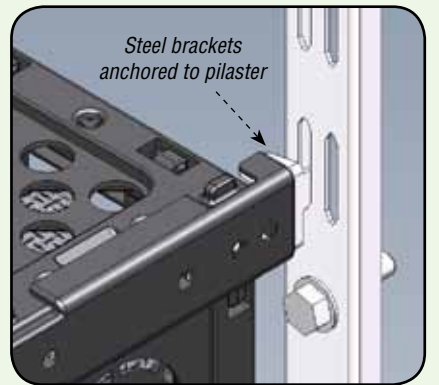

Securing System

Each VGM® is secured by 4 steel brackets and anchored to steel pilasters. Pilasters require minimal penetrations of the supporting wall and enables easy mounting and dismantling of the VGMs.