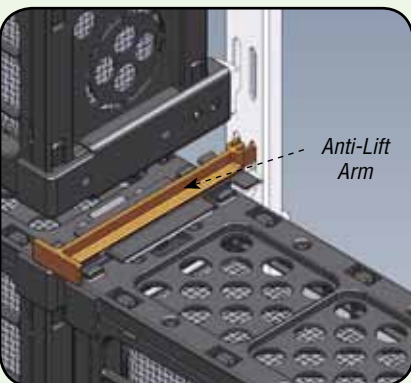

Anti-Lift Arm

The steel brackets and pilasters are engineered to a high safety standard and are especially suited on high walls. Locking arms prevent the VGM® lifting off the pilasters.