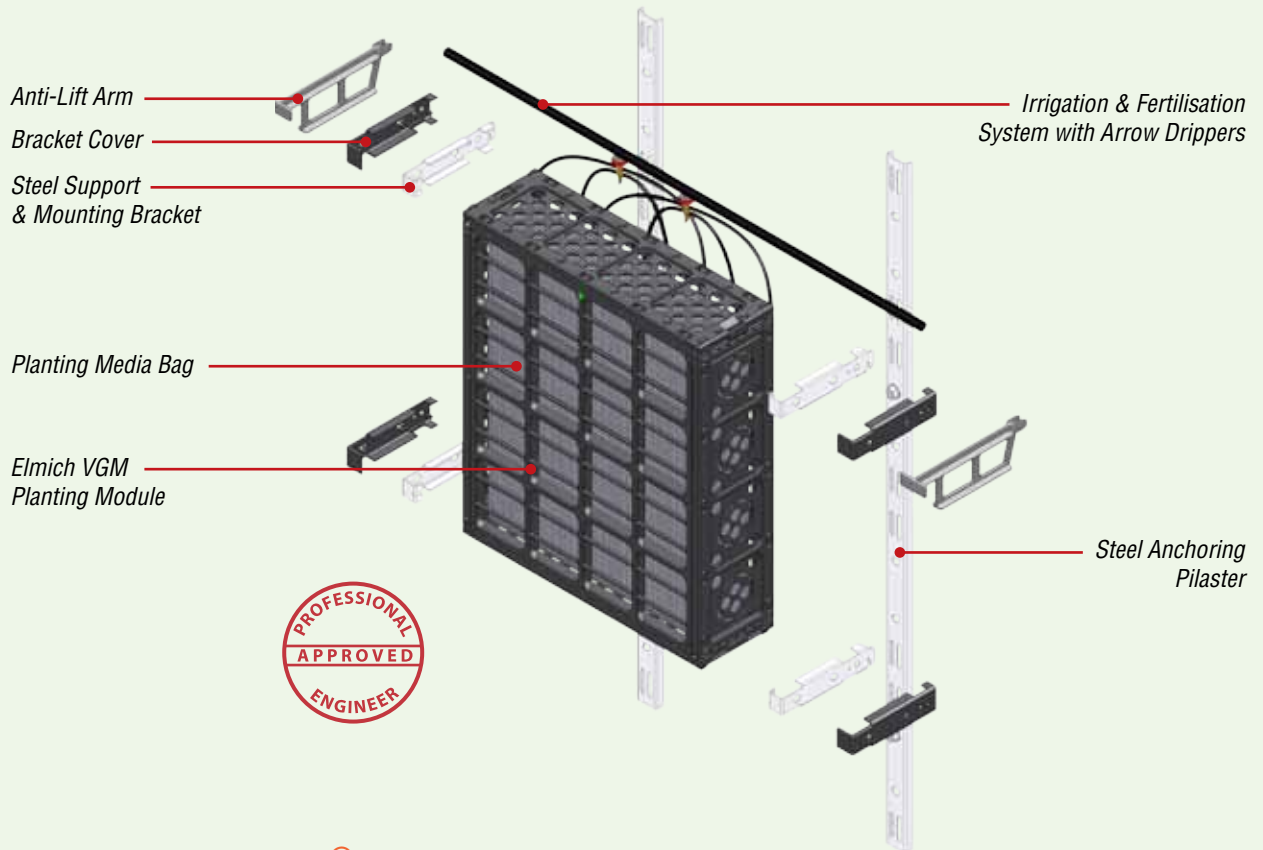

up to 1000

Orchard Central Mall Roof Garden, Singapore (Winner of Skyrise Greenery Award 2009)

Note: The information provided in this brochure is based on current knowledge and experience and does not infer any legally binding assurance or warranty, expressed or implied. Intending purchasers should verify whether any changes to specifications or applications or otherwise have been made since the issue of this literature. Environmental-friendly recycled materials are used wherever possible and physical product properties including colour may differ due to source of raw materials used. Colour may also fade due to UV exposure. All components of the product are designed for specific application, design calculations and any variation and/or deviation therefrom shall be the responsibility of the Specifier and/or User.

What is Elmich VGM[®] Green Wall

Elmich VGM[®] Green Wall is a robust architectural living wall system comprising VGM[®] planting boxes each with a planting media bag, planting media, support brackets with covers, anti-lift arms and automated drip irrigation-cum-fertilization (fertigation) and anchoring pilaster systems.

Installation of VGM[®]

Completed Installation

Mature Elmich VGM[®] Green Wall

Indoor and Outdoor Green Walls

DISTINCTIVE FEATURES

All-Around Planting

VGM® design minimizes module warping and media bag bulging. Optional cut-away side openings enable all-around planting when required. Top panel is easily opened and closed.