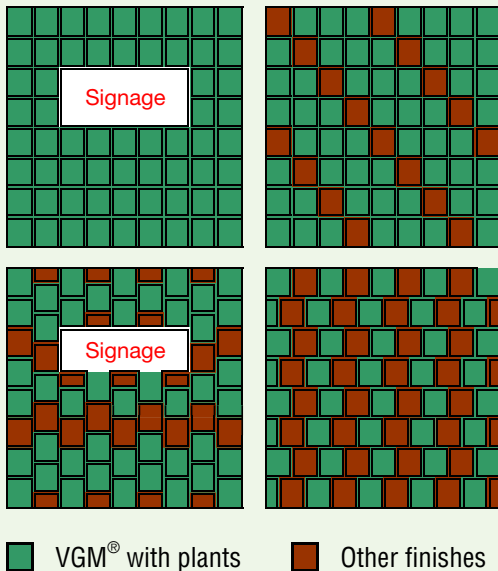

Elmich VGM[®] Green Wall

Modular Living Wall System

043 - 002

Made from minimum
50% recycled material

ecospecifier
2010/11

as seen on www.ecospecifier.org

Solutions for Sustainable Urban Development

Advantages

- Lightweight and modular
- Robust and easy to assemble
- Easy mounting, dismounting and re-mounting of modules
- Easy plant replacement or design change and maintenance
- Wider plant selection with variable media depth and volume
- 40mm gap between modules and the wall
- Space for concealed drip irrigation facilities
- Efficient and cost effective compared to other systems
- Modules pre-planted in nursery before installation
- Module arrangement and design can be predetermined off-site
- Modules are made from 100% recycled plastics
- Supports Green Building Certification

Modular design allows for different green wall layouts with other finishes such as timber, stone and signage. E.g

Specifications

VGM

Size

- actual (mm) 560 (H) x 480 (W) x 150 (D)

- nominal (mm) 600 (H) x 500 (W) x 150 (D)