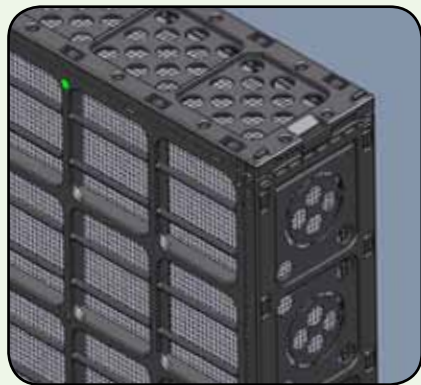

What is Elmich VGM[®] Green Wall

Elmich VGM[®] Green Wall is a robust architectural living wall system comprising VGM[®] planting boxes each with a planting media bag, planting media, support brackets with covers, anti-lift arms and automated drip irrigation-cum-fertilization (fertigation) and anchoring pilaster systems.

Installation of VGM[®]

Completed Installation

Mature Elmich VGM[®] Green Wall

Indoor and Outdoor Green Walls

DISTINCTIVE FEATURES

All-Around Planting

VGM® design minimizes module warping and media bag bulging. Optional cut-away side openings enable all-around planting when required. Top panel is easily opened and closed.